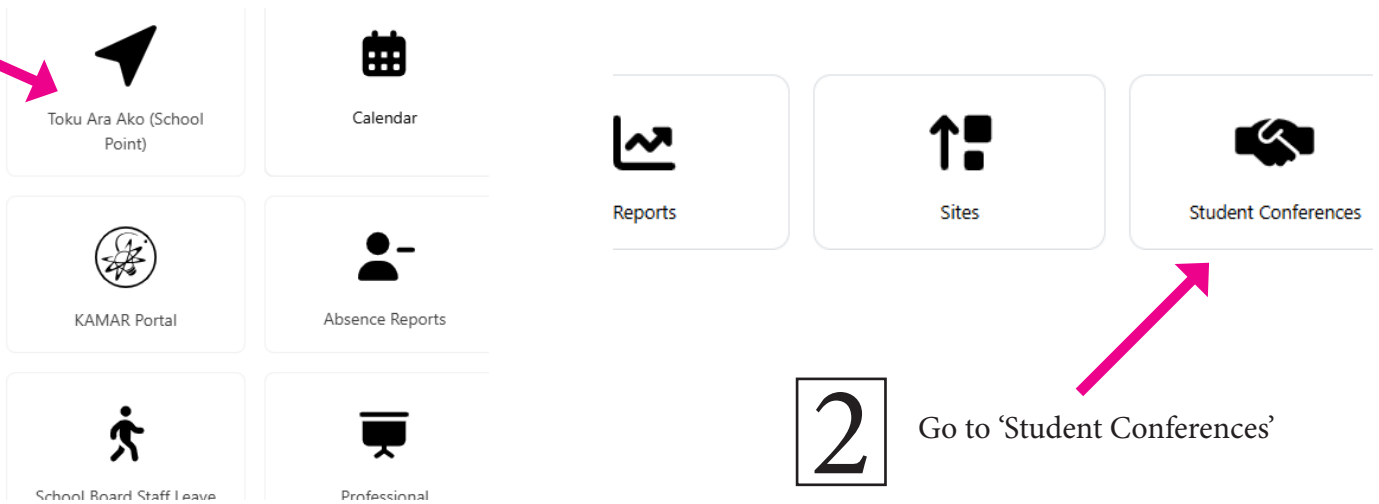

SchoolBridge App

MyLogin

Quick Sign In (QR Code)

Use SchoolBridge App to Sign In

Or Request a Magic Sign-in Code

Enter your school registered email address to receive a Magic Sign-in code. Codes are valid for 72 hours.

IMPORTANT:
The email address must match the email address you have registered with Wesley College.

Student Led Conferences

Make a Booking

1 Go to 'Toku Ara Ako (SchoolPoint)'

2 Go to 'Student Conferences'